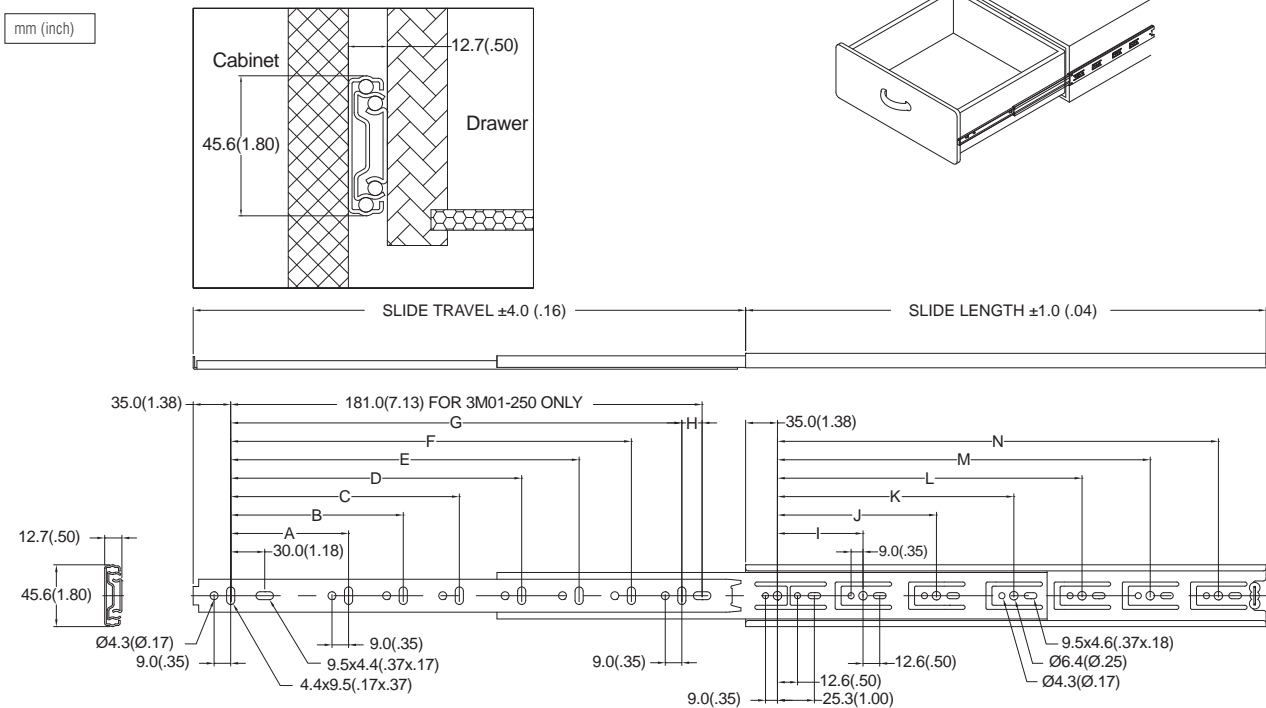

Dimension Specifications

Note: Holes other than those shown may be in the slide member at King Slide's option and may change without notice.