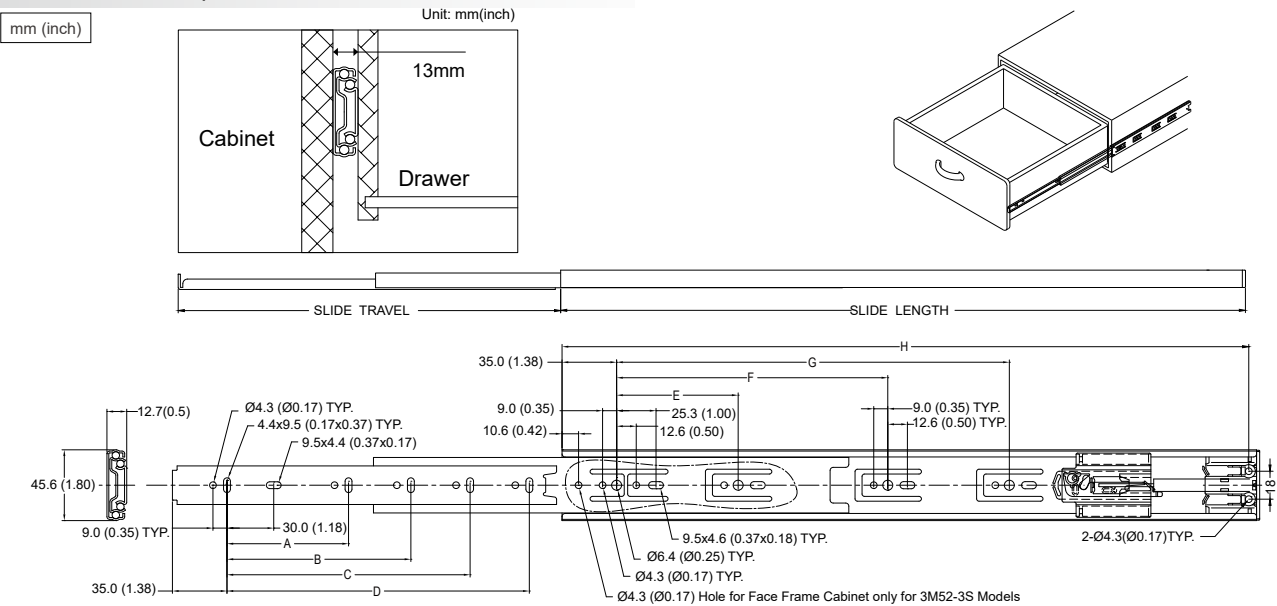

## Specifications

- **Length:** 302mm to 700mm (12" to 28")
- **Travel:** Refer to Slide Travel column below
- **Side Space:** 13.0mm (+0.5mm /-0.3mm)
- **Height:** 45.6mm (1.80")
- **Max.Loading:** 45 kg (100lb)/pair \*
- **Mount:** Side Mount
- **Disconnect:** Yes
- **Finish:** Clear Zinc or Black
- **Material:** Cold Rolled Steel
- **Package:** Unit Packed in 15 pairs/carton  
Bulk Packed in  
40 pcs/carton for external slides  
100 pcs/carton for inner slides

\* Note: Max.load rating based on 450mm(18") slides

## Dimensional Specifications

Note: Holes other than those shown are stamped for internal manufacturing purposes and may change without notice.

Item No.	Slide Length mm (inch)	Slide Travel mm (inch)	Hole Positions mm (inch)							
			A	B	C	D	E	F	G	H
3M52G-300	302 (11.89)	275 (10.82)	96 (3.78)	172 (06.77) ▲	—	—	96 (3.78)	—	—	295 (11.6)
3M52-350	352 (13.86)	345 (13.58)	128 (5.04)	224 (08.82)	—	—	128 (5.04)	—	—	345 (13.58)
3M52-400	402 (15.83)	400 (15.75)	128 (5.04)	256 (10.08)	—	—	128 (5.04)	192 (07.56)	—	395 (15.55)
3M52-400-FS	452 (17.80)	400 (15.72)	128 (5.04)	247 (09.72) ▲	—	—	128 (5.04)	183 (07.20)	—	395 (15.55)
3M52-450	452 (17.80)	450 (17.72)	128 (5.04)	320 (12.60)	—	—	128 (5.04)	256 (10.08)	—	445 (17.52)
3M52-450-FS	452 (17.80)	450 (17.72)	128 (5.04)	302 (11.89)	—	—	128 (5.04)	224 (08.82)	—	445 (17.52)
3M52-500	502 (19.76)	500 (19.69)	128 (5.04)	224 (08.82)	352 (13.86)	—	128 (5.04)	256 (10.08)	—	495 (19.49)
3M52-550	552 (21.73)	550 (21.65)	128 (5.04)	256 (10.08)	384 (15.12)	—	128 (5.04)	224 (08.82)	320 (12.60)	545 (21.46)
3M52-600	602 (23.70)	600 (23.62)	128 (5.04)	288 (11.34)	416 (16.38)	—	128 (5.04)	224 (08.82)	352 (13.86)	595 (23.42)
3M52-650	652 (25.67)	648 (25.51)	128 (5.04)	288 (11.34)	416 (16.38)	480 (18.90)	128 (5.04)	256 (10.08)	416 (16.38)	645 (25.39)
3M52-700	702 (27.64)	698 (27.48)	128 (5.04)	320 (12.60)	448 (17.64)	544 (21.42)	128 (5.04)	320 (12.60)	480 (18.90)	695 (27.36)